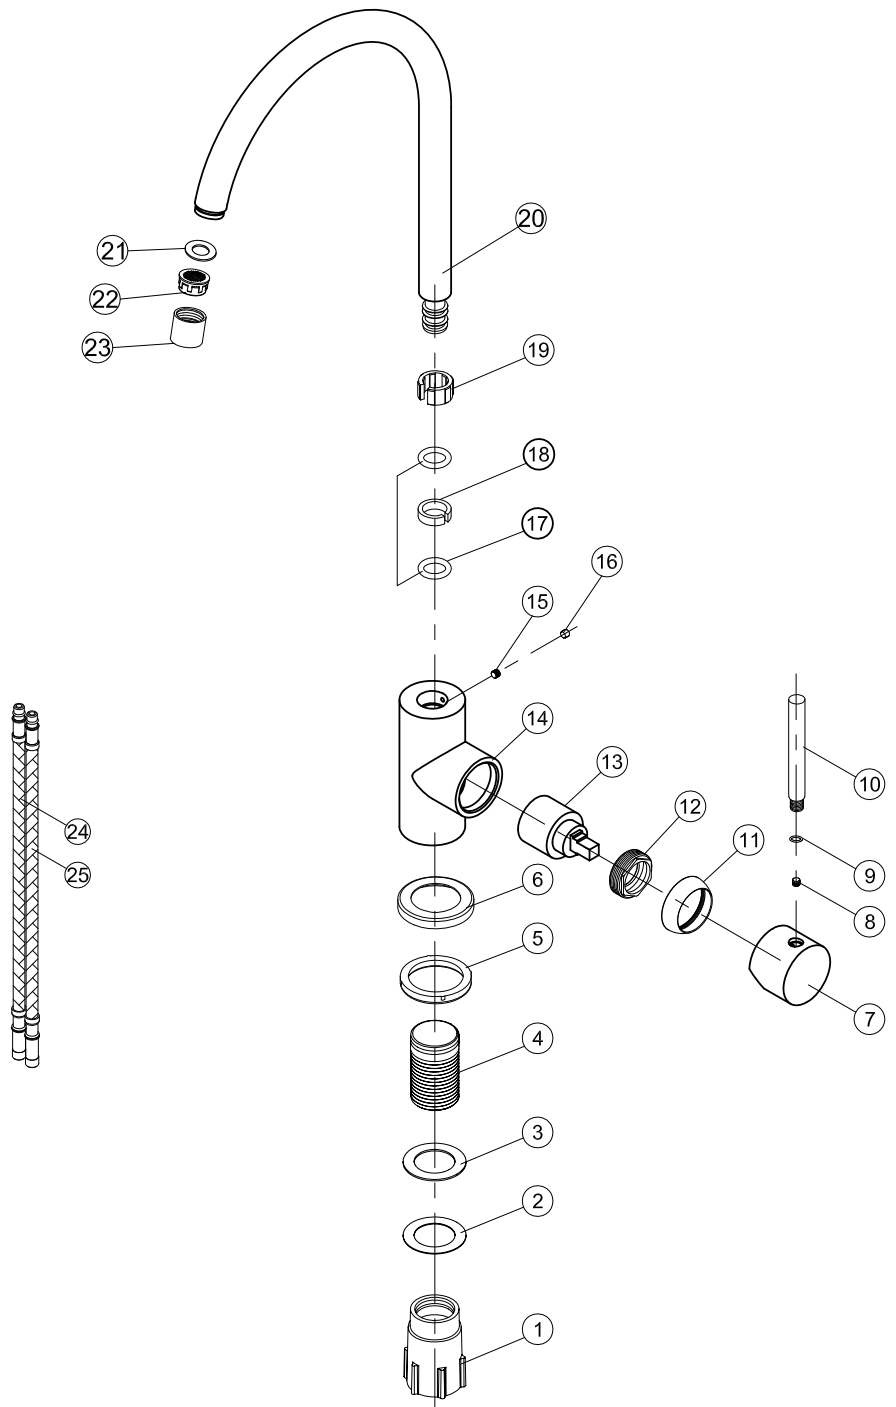

- 1 Fixing bushing
- 2 Washer
- 3 Rubber
- 4 Threaded tube
- 5 Base Rubber
- 6 Base
- 7 Handle base
- 8 Inner hex screw
- 9 O ring
- 10 Handle bar
- 11 Cover ring
- 12 Screw nut
- 13 Cartridge
- 14 Body
- 15 Inner hex screw
- 16 Decoration rubber
- 17 O ring
- 18 C ring
- 19 C ring
- 20 Spout
- 21 O ring
- 22 Aerator
- 23 Aerator cover
- 24 Flexible hose
- 25 Flexible hose

Steel Curve

Art no: 30000 RSK: 8318330

SCANDTAP®
BATHROOM CONCEPTS

Scandtap AB, Olofsdalsvägen 21, 302 41 Halmstad, Sweden
info@scandtap.com, www.scandtap.com